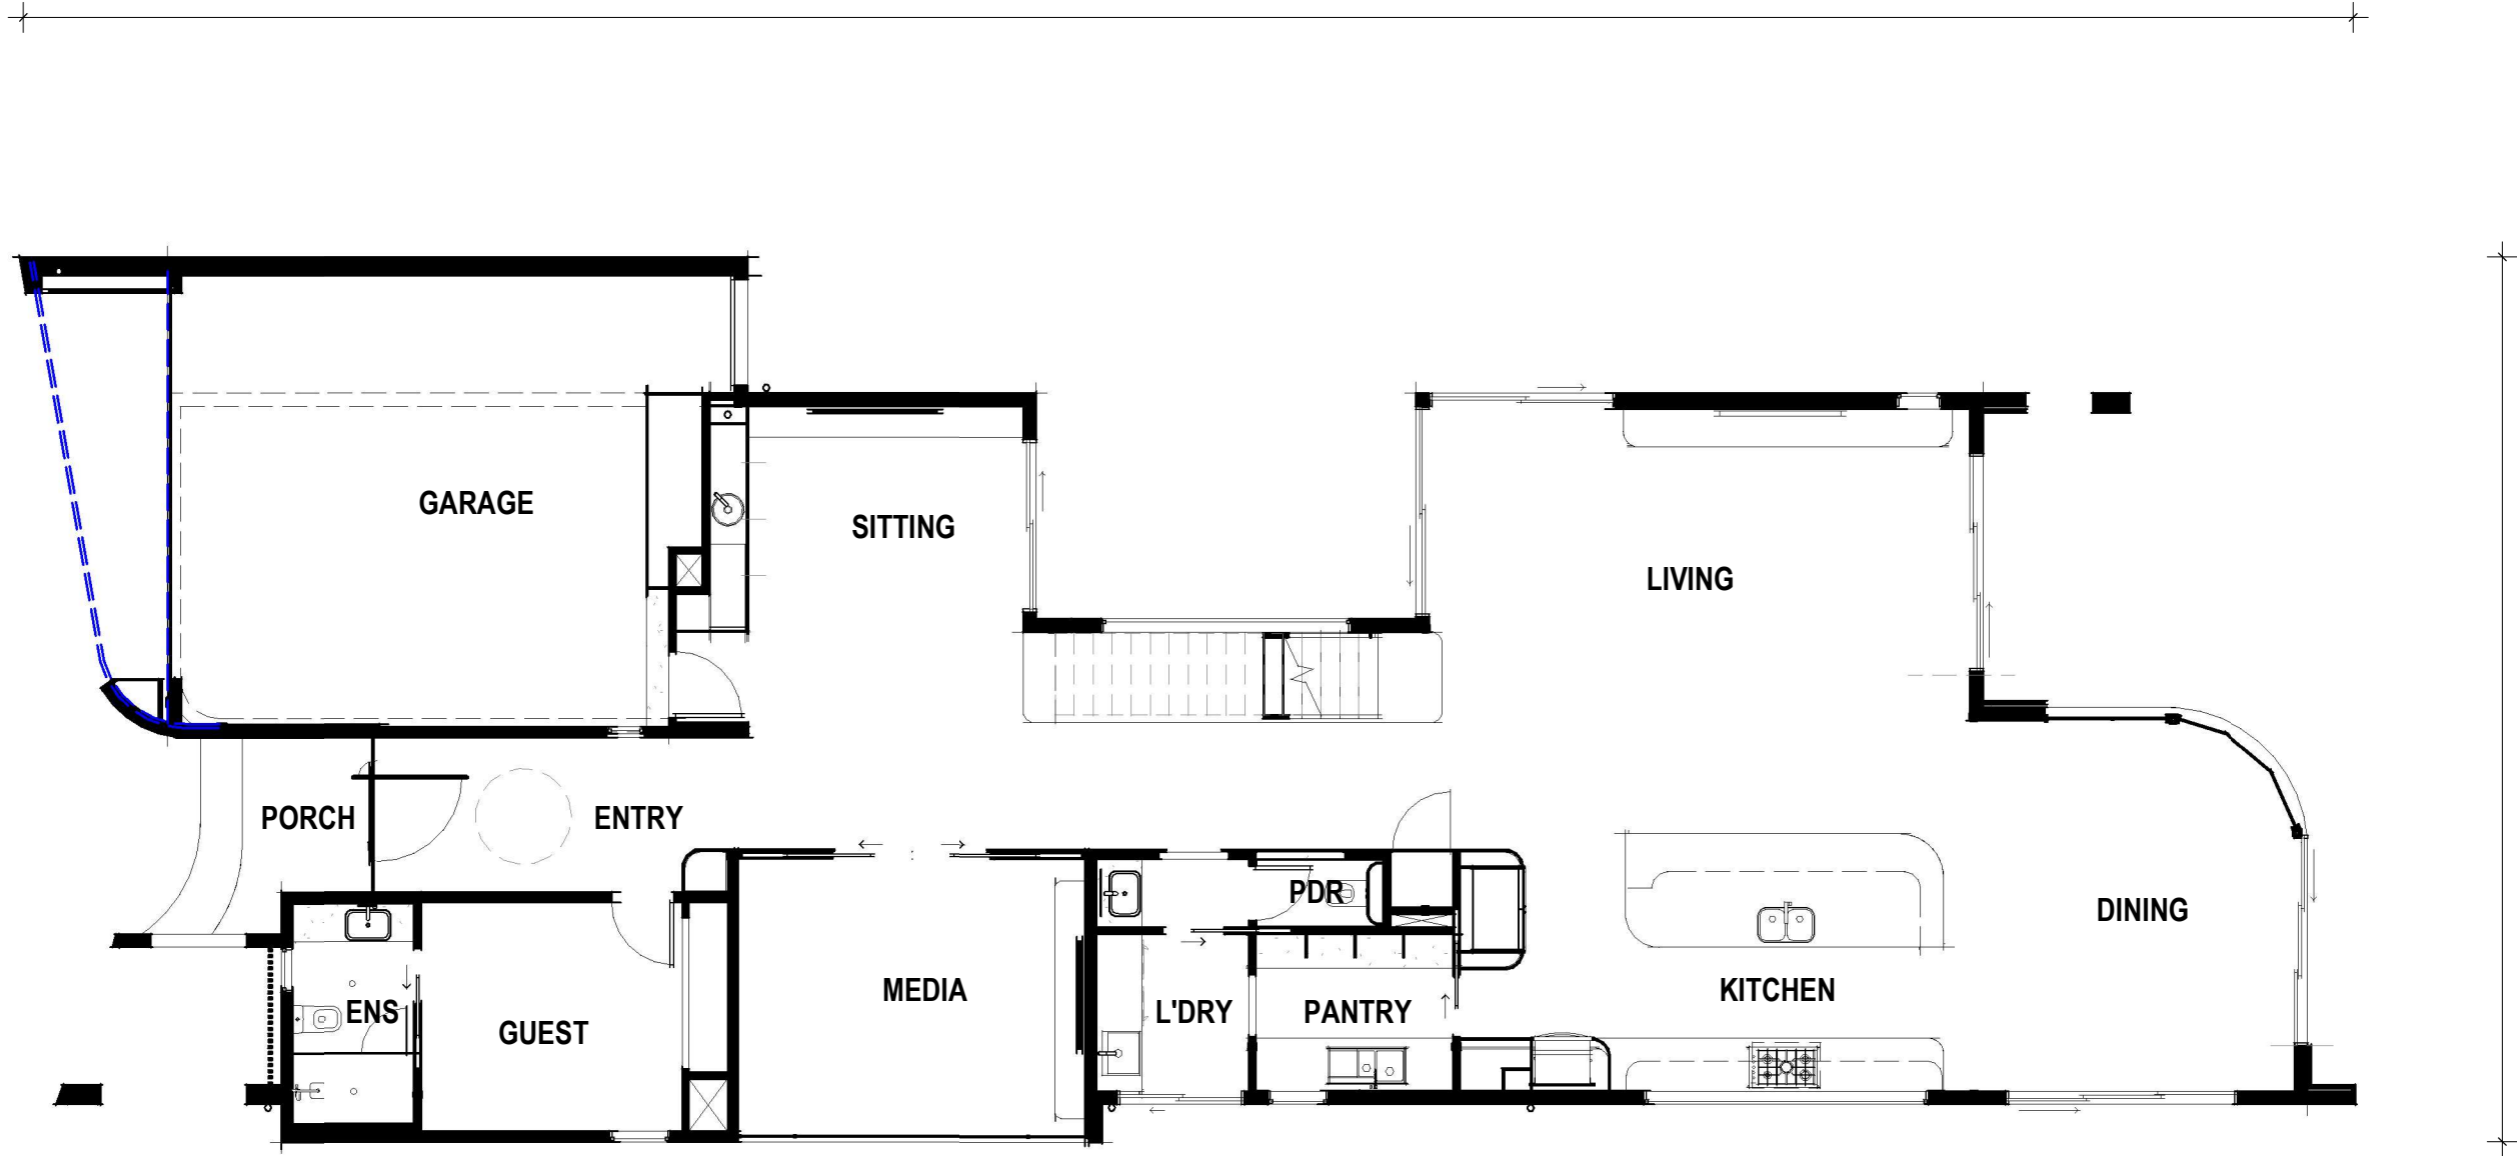

BROOKHAVEN HOMES - DISPLAY
LOT 42 PARADISE ISLAND, SURFERS PARADISE

BROOKHAVEN
homes

QBCC : 15112158
ABN : 14628542478

© COPYRIGHT RESERVED THIS DRAWING IS TO REMAIN THE PROPERTY OF 'BROOKHAVEN HOMES' AND MAY NOT BE USED OR REPRODUCED WITHOUT THEIR EXPRESS PERMISSION.