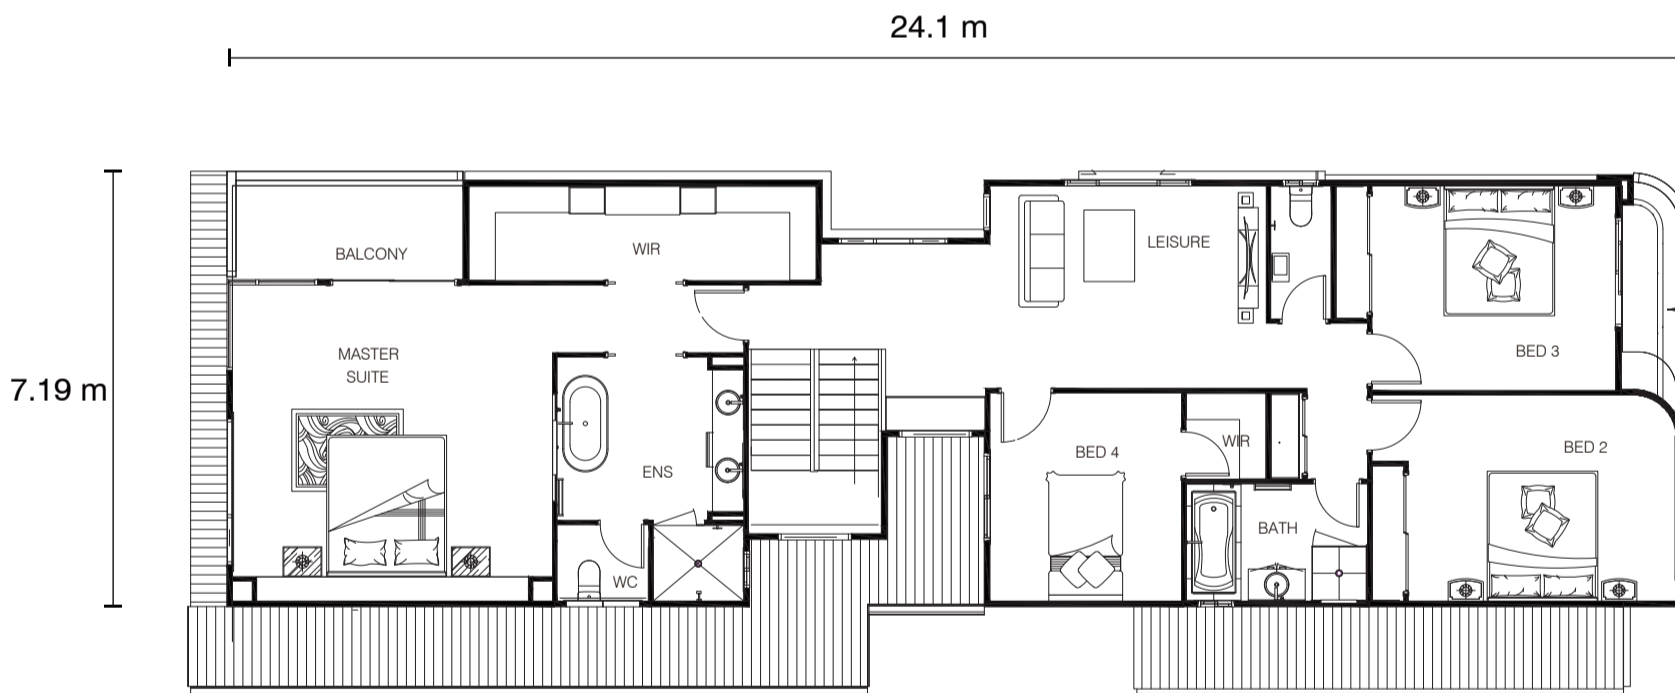

BROOKHAVEN *homes*

FLOOR AREA		
GROUND FLOOR		
PORCH		7.74
LIVING		124.38
ALFRESCO		11.14
GARAGE		43.23
TOTAL		186.49 m ²
FIRST FLOOR		
BALCONY		9.99
LIVING		150.08
TOTAL		160.07 m ²
GRAND TOTAL		346.56 m ²