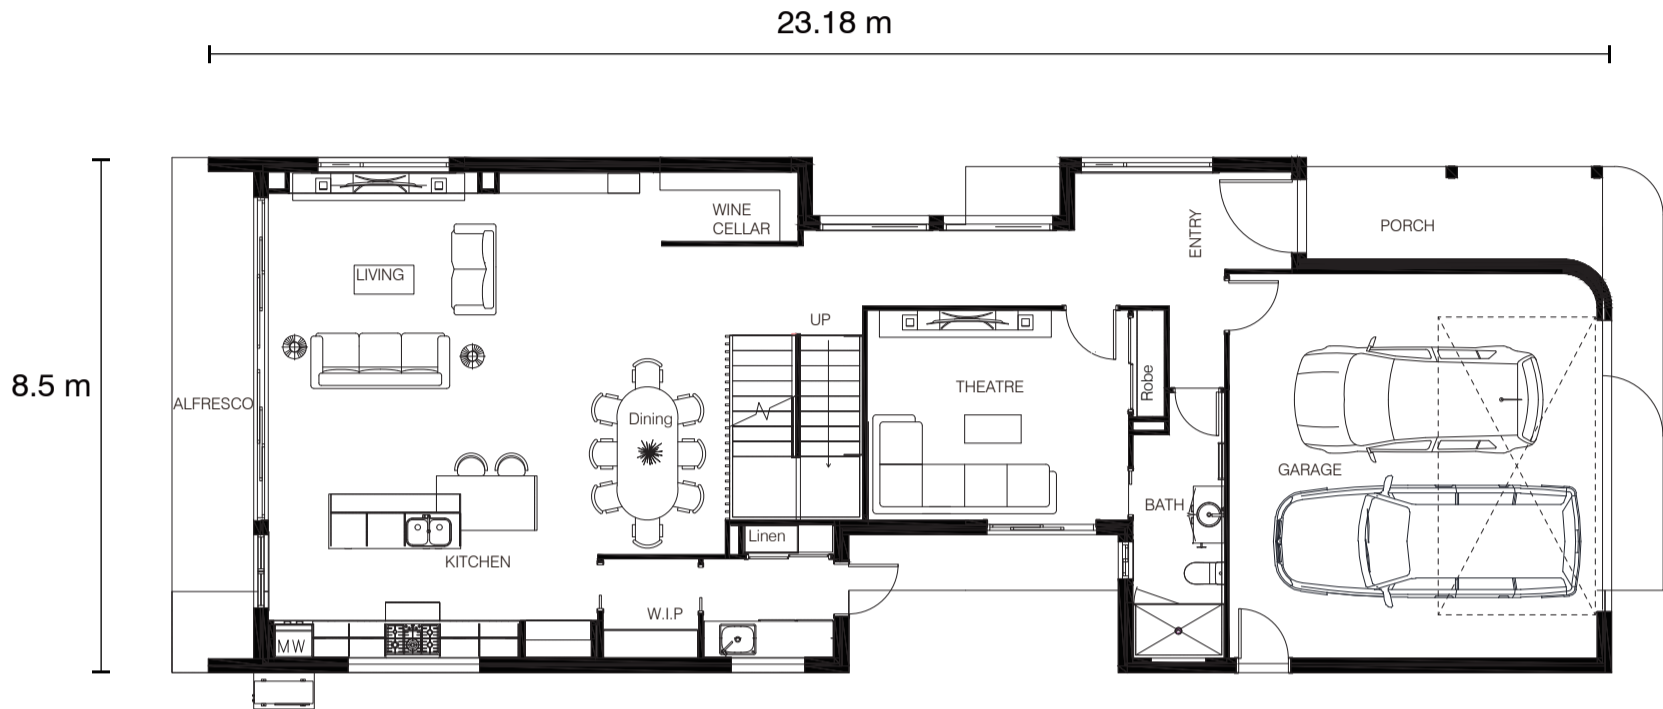

BROOKHAVEN *homes*

FLOOR AREA		
GROUND FLOOR		
PORCH		7.74
LIVING		124.38
ALFRESCO		11.14
GARAGE		43.23
TOTAL		186.49 m ²
FIRST FLOOR		
BALCONY		9.99
LIVING		150.08
TOTAL		160.07 m ²
GRAND TOTAL		346.56 m ²